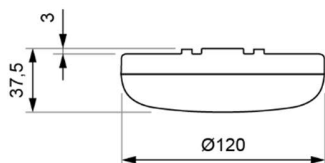

Photometric curve

Cd/Klm

■ 0-180

Dimensions

Surface mounting

Recessed mounting hollow (cut: Ø 130 mm)

DATA SHEET. Model: DOME-T3 _ Rev. 01 (febrero 2024)

LUZNOR Desarrollos Electrónicos, S.L.
Paduleta, 47 · 01015 · Vitoria-Gasteiz · 945 200 961
NIF: B01266451 · luznor@luznor.com · www.luznor.com

Recessed mounting solid (cut: Ø 150 mm)

Adjustable maintained illumination

Four internal microswitches allow to choose between four levels of illumination, both in maintained and emergency mode, with their corresponding autonomies: