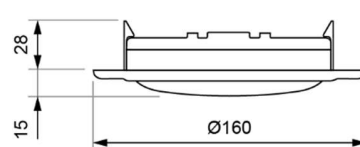

Illumination LED adjustable in 4 positions.

Discreet and respectful design with transparent, soft opal (-8%) or strong opal (-30%) diffuser.

Technical characteristics

Lamp in emergency	N/A
Lamp in maintained	1 x LED White 5,700 K
Flux in emergency	N/A
Flux in maintained	110 lm
Charge indicator LED	N/A
Autonomy	N/A
Supply voltage	230 Vac - 50 Hz
Mains power	2,3 W
Battery	N/A
Remote controllable	N/A
Protection rating	IP54 - IK06 (IP67 possible)
Electrical insulation	Class II
Applicable legislation	CE marking (93/68/CEE): 2014/35/EU 2014/30/EU 2011/65/EU

Photometric curve

Cd/Klm

■ 0-180

Dimensions

Surface mounting

Recessed mounting hollow (cut: Ø 130 mm)

DATA SHEET. Model: DOME-T3 _ Rev. 01 (febrero 2024)

LUZNOR Desarrollos Electrónicos, S.L.
Paduleta, 47 · 01015 · Vitoria-Gasteiz · 945 200 961
NIF: B01266451 · luznor@luznor.com · www.luznor.com

Recessed mounting solid (cut: Ø 150 mm)

Adjustable maintained illumination

Four internal microswitches allow to choose between four levels of illumination, both in maintained and emergency mode, with their corresponding autonomies: