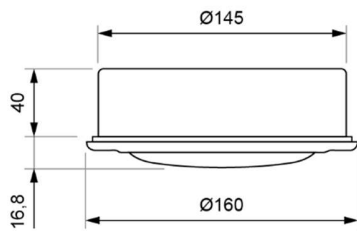

Illumination LED adjustable in 4 positions.

Discreet and respectful design with transparent, soft opal (-8%) or strong opal (-30%) diffuser.

Technical characteristics

Lamp in emergency	N/A
Lamp in maintained	1 x LED White 5,700 K
Flux in emergency	N/A
Flux in maintained	110 lm
Charge indicator LED	N/A
Autonomy	N/A
Supply voltage	230 Vac - 50 Hz
Mains power	2,3 W
Battery	N/A
Remote controllable	N/A
Protection rating	IP54 - IK06 (IP67 possible)
Electrical insulation	Class II
Applicable legislation	CE marking (93/68/CEE): 2014/35/EU 2014/30/EU 2011/65/EU

Photometric curve

Cd/Klm

■ 0-180

Dimensions

Surface mounting

Recessed mounting hollow (cut: Ø 130 mm)

DATA SHEET. Model: DOME-T3 _ Rev. 01 (febrero 2024)

LUZNOR Desarrollos Electrónicos, S.L.
Paduleta, 47 · 01015 · Vitoria-Gasteiz · 945 200 961
NIF: B01266451 · luznor@luznor.com · www.luznor.com

Recessed mounting solid (cut: Ø 150 mm)

Adjustable maintained illumination

Four internal microswitches allow to choose between four levels of illumination, both in maintained and emergency mode, with their corresponding autonomies:

Position	Flux maintained
1	77.0 lm (77%)
2	44.0 lm (40%)
3	11.0 lm (10%)
4	1.1 lm (1%)

DATA SHEET. Model: DOME-T3 _ Rev. 01 (febrero 2024)

LUZNOR Desarrollos Electrónicos, S.L.
Paduleta, 47 · 01015 · Vitoria-Gasteiz · 945 200 961
NIF: B01266451 · luznor@luznor.com · www.luznor.com