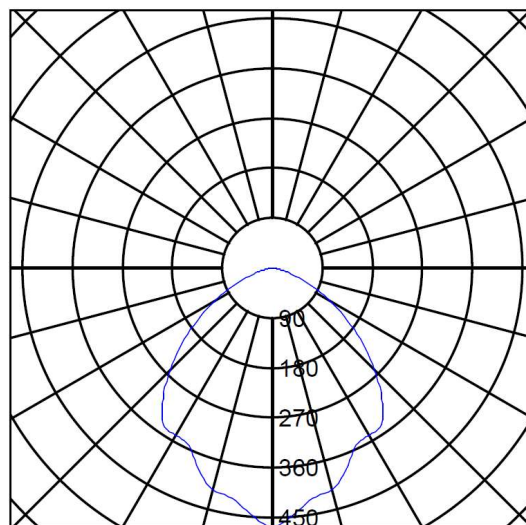

Illumination LED adjustable in 4 positions.

Discreet and respectful design with transparent, soft opal (-8%) or strong opal (-30%) diffuser.

Technical characteristics

Lamp in emergency	N/A
Lamp in maintained	1 x LED White 5,700 K
Flux in emergency	N/A
Flux in maintained	110 lm
Charge indicator LED	N/A
Autonomy	N/A
Supply voltage	230 Vac - 50 Hz
Mains power	2,3 W
Battery	N/A
Remote controllable	N/A
Protection rating	IP54 - IK06 (IP67 possible)
Electrical insulation	Class II
Applicable legislation	CE marking (93/68/CEE): 2014/35/EU 2014/30/EU 2011/65/EU

Photometric curve

Cd/Klm

■ 0-180

Dimensions

Surface mounting

Recessed mounting hollow (cut: Ø 130 mm)

DATA SHEET. Model: DOME-T3 _ Rev. 01 (febrero 2024)

LUZNOR Desarrollos Electrónicos, S.L.
Paduleta, 47 · 01015 · Vitoria-Gasteiz · 945 200 961
NIF: B01266451 · luznor@luznor.com · www.luznor.com